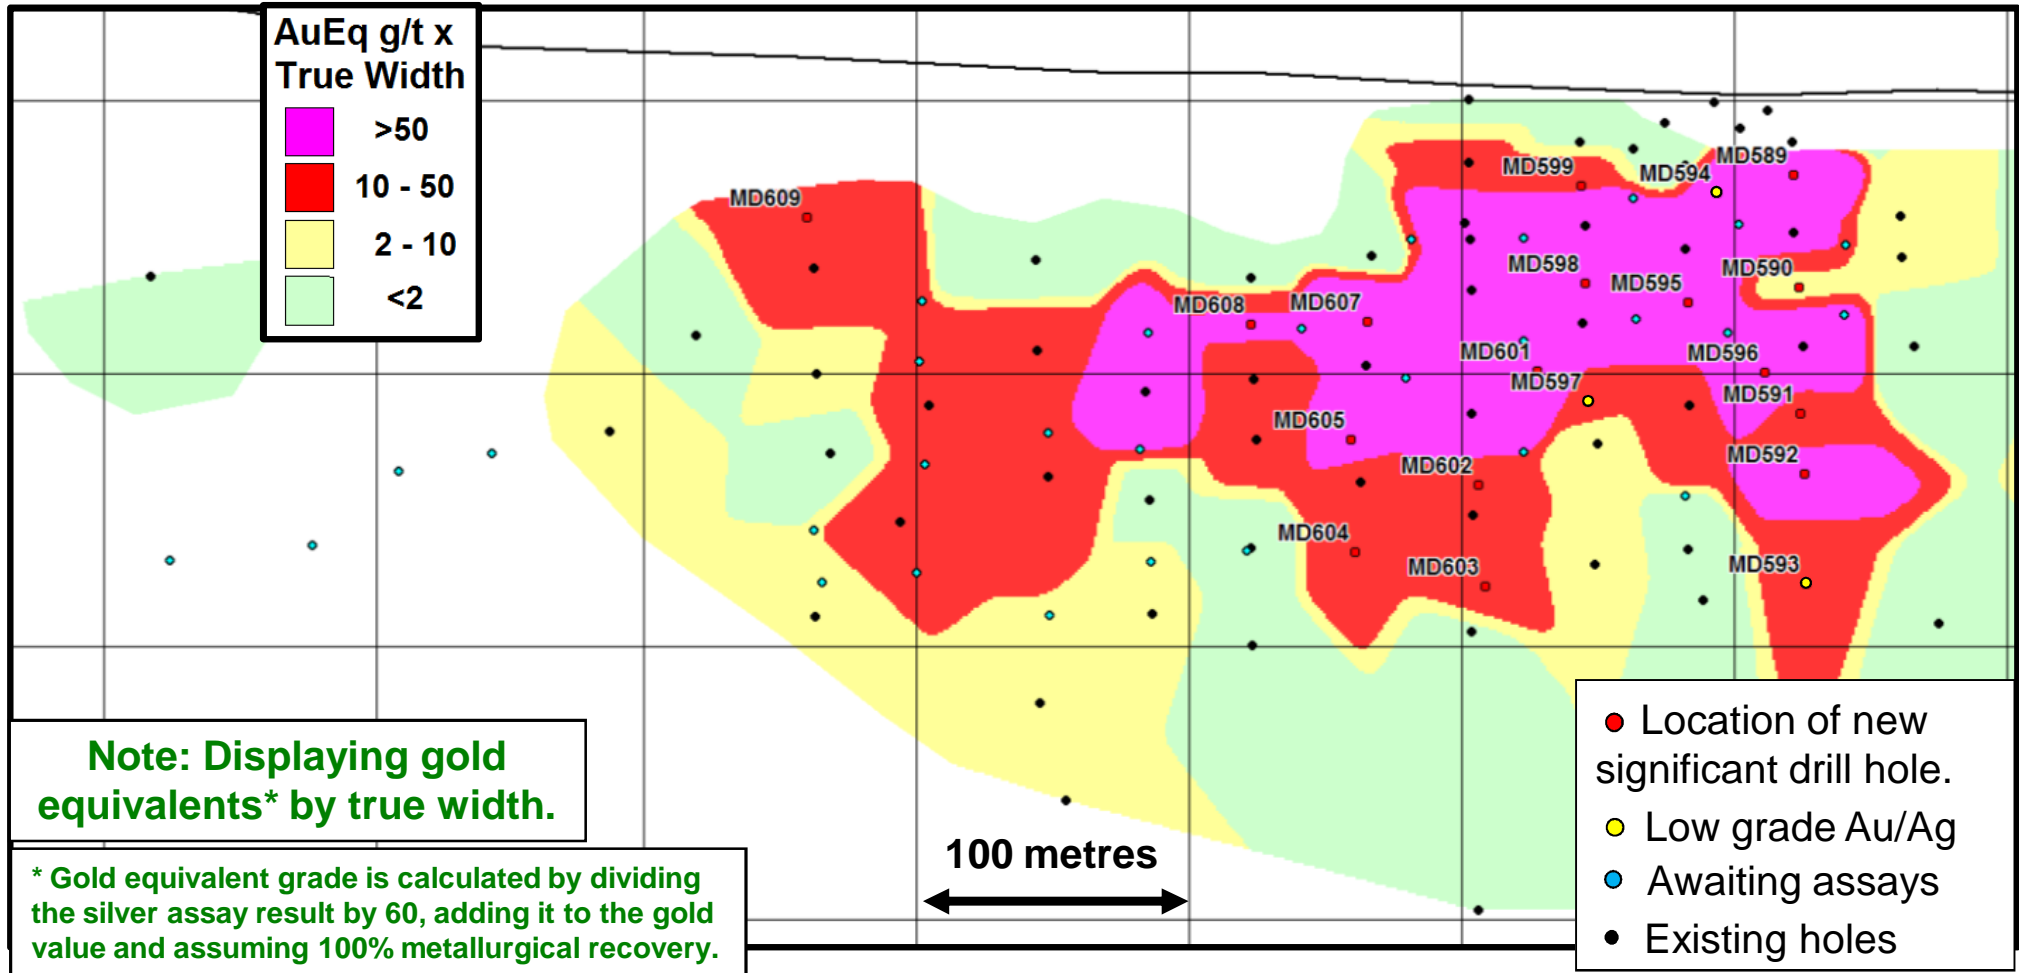

Escondida West & Central – Long Section

ESCONDIDA LONG SECTION KEY

Escondida Far West – Long Section

Cerro Moro Project – Drilling Update