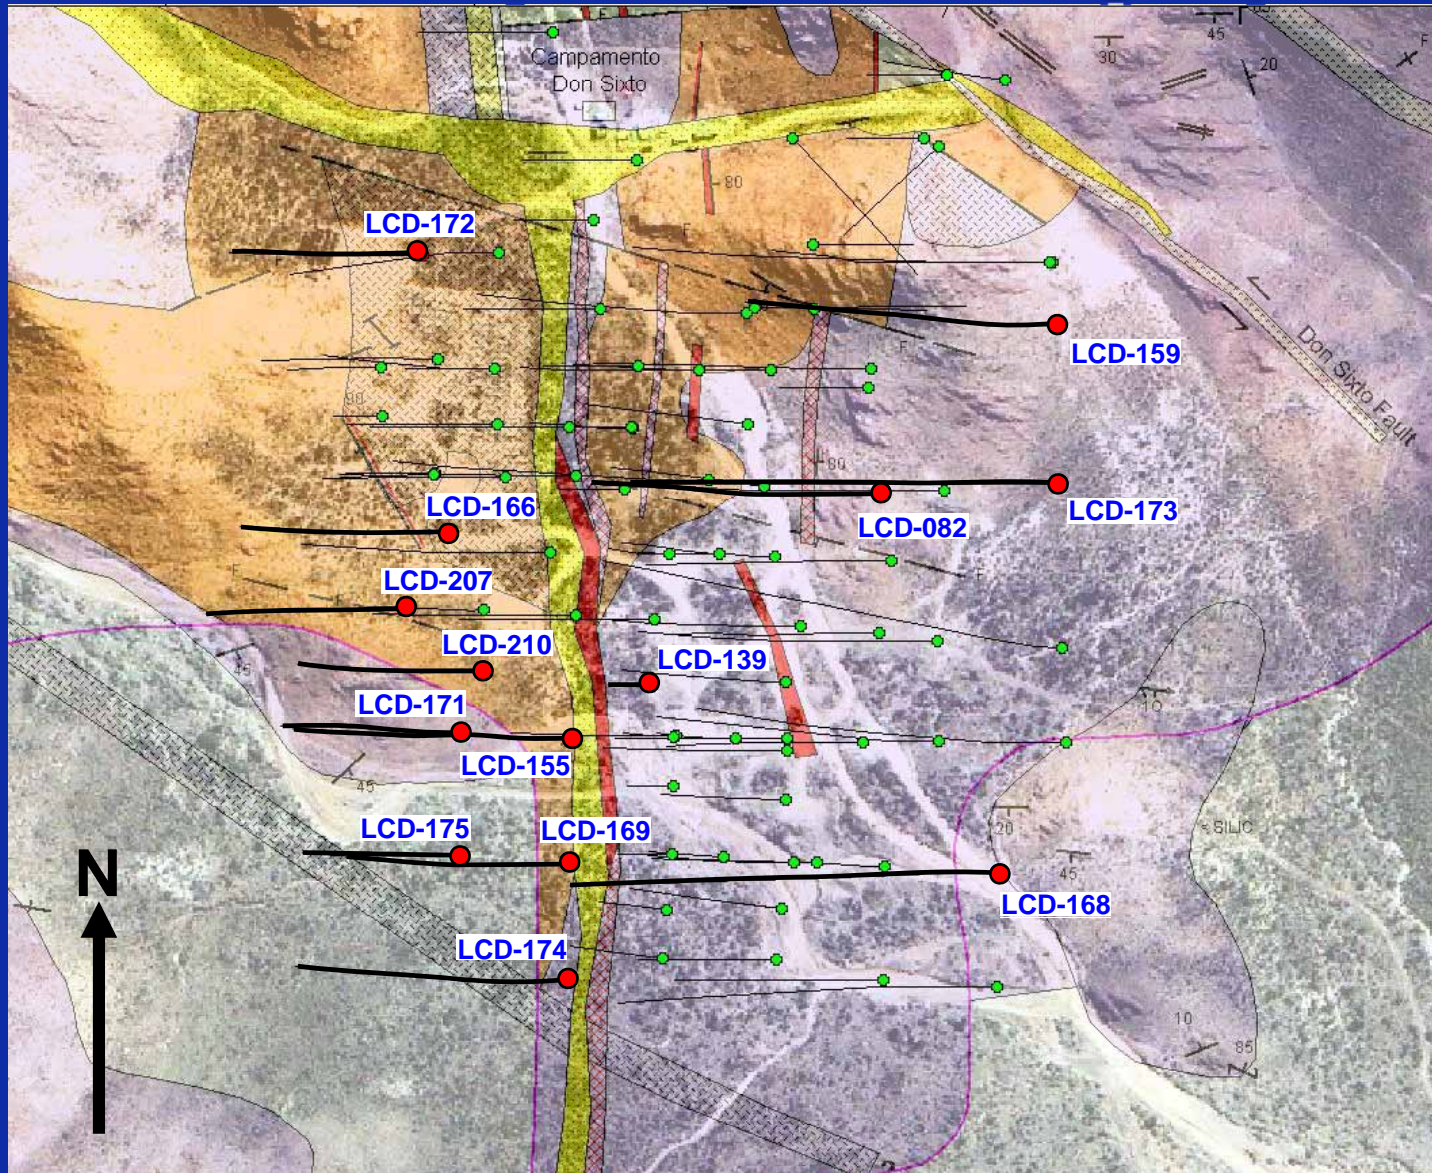

Cuello Prospect – Drilling Update

● **LCD-172** Location of new drill holes detailed in the news release.

100 metres
└──────────┘

AMEX: XRA
TSX-V: XRC